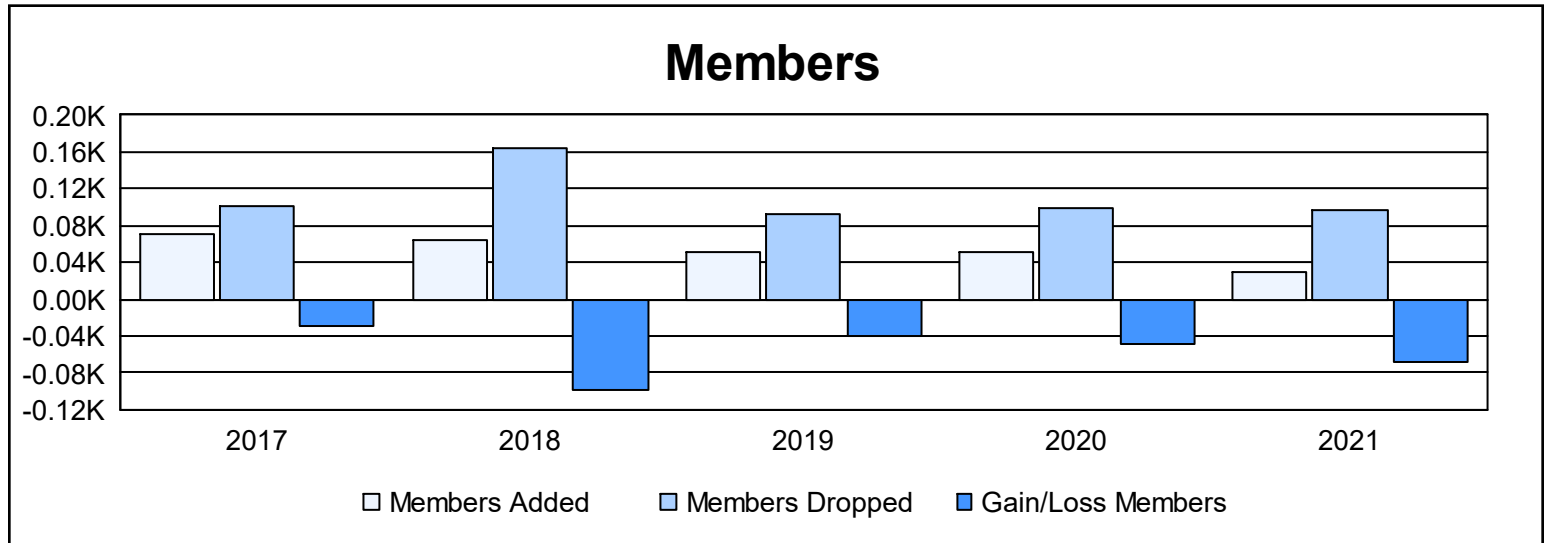

Year	New Clubs	Dropped Clubs	Gain/ Loss Clubs	New Members	Charter Members	Reinstate Members	Transfer Members	Total Member Added	Total Members Dropped	Gain/ Loss Members
2016-2017	0	1	-1	66	0	4	1	71	101	-30
2017-2018	0	3	-3	33	3	26	3	65	164	-99
2018-2019	0	3	-3	37	2	11	2	52	93	-41
2019-2020	0	2	-2	49	0	1	2	52	100	-48
2020-2021	0	1	-1	25	0	2	2	29	97	-68
<b>Average</b>	<b>0</b>	<b>2</b>	<b>-2</b>	<b>42</b>	<b>1</b>	<b>9</b>	<b>2</b>	<b>54</b>	<b>111</b>	<b>-57</b>

### Membership Composition June 2021 Cumulative